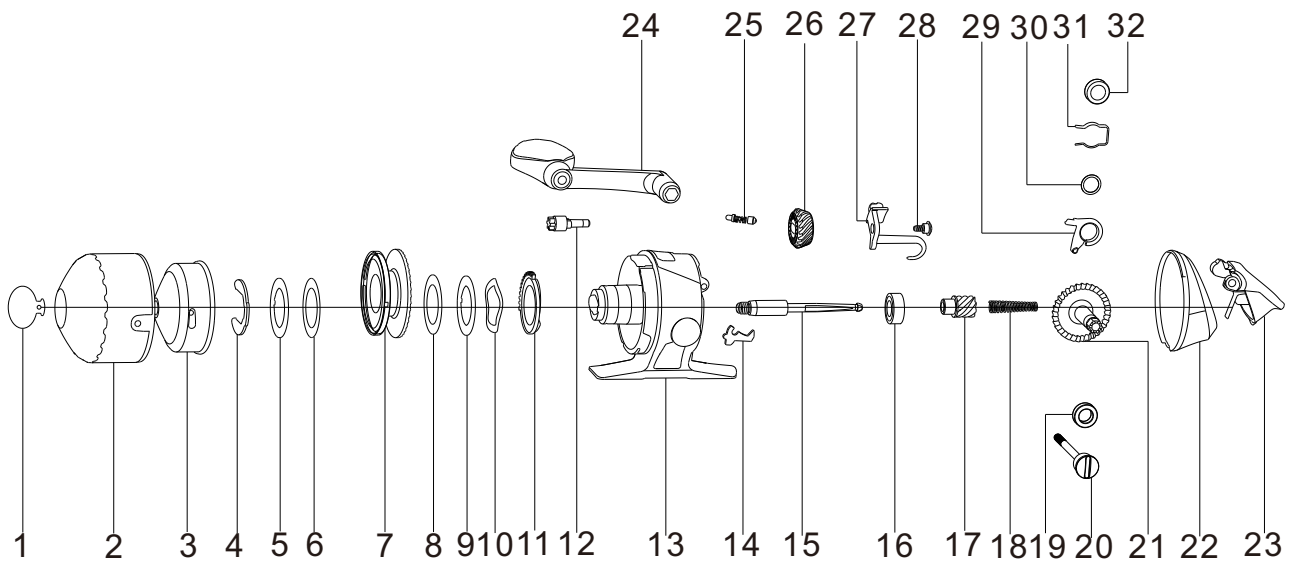

CTSC

Key No.	Parts Name	Key No.	Parts Name
1	Line Clip	17	Pinion Gear
2	Front Cover Assembly	18	Center Shaft Spring
3	Spinnerhead Assembly	19	Bushing
4	Spool Clip	20	Crank Rod Assembly
5	Keyed Drag Washer	21	Drive Gear
6	Drag Washer	22	Back Cover
7	Spool Assy with Line	23	Thumb Button Assembly
8	Drag Washer	24	Handle Assy
9	Keyed Drag Washer	25	Clicker Assy
10	Wave Washer	26	Drag Adj. Wheel
11	Drag Cam	27	Bite Alert Switch
12	Drag Pinion	28	Screw
13	Body	29	Actuator
14	Anti Reverse Pawl	30	Gear Shim Washer
15	Center Shaft	31	Bearing Retainer
16	Ball Bearing	32	Bushing