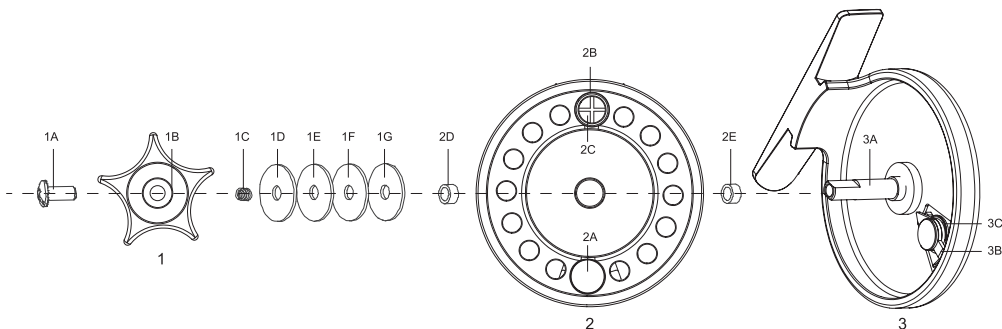

#CTJ1 Mr. Crappie Crappie Thunder Jigging Reel

1 Star Drag

1A Screw

1B Brass nut

1C Spring

1D Drag washer

1E Drag washer

1F Drag washer

1G Drag washer

2 Spool

2A Balancer

2B Handle

2C Screw

2D Sealed ball bearing

2E Sealed ball bearing

3 Housing

3A Brass axis

3B Click gear

3C Spring

Drag power: 1,3 kg

Capacity: 0,20mm/140m 0,22mm/110m 0,25mm/80m

Weight: 50 gramm